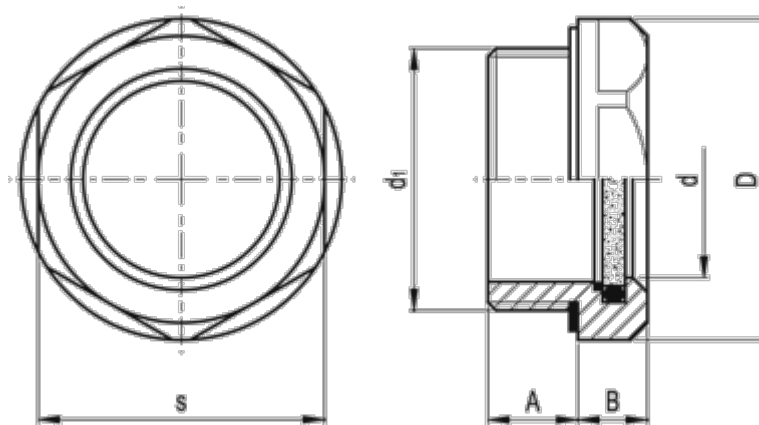

Data Sheet

Article number: 20674515

Description: E+G Oil level indicator
GN 743.5-14-M20x1.5-B

Measures

A = 8.5

B = 7.5

D = 26

d = 14

d1 = M20x1.5

s = 23